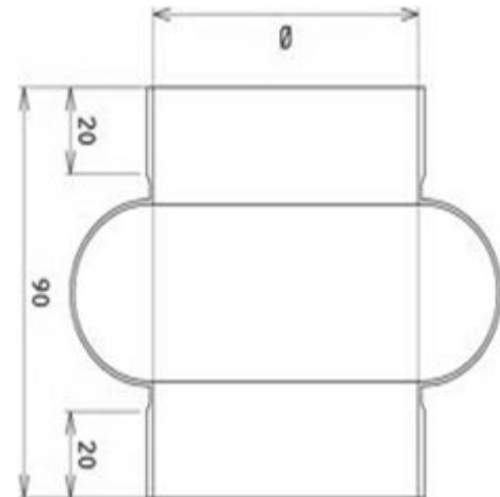

SILICONE WEIGHING BELLOW

Silicone weighing bellows are flexible connections with Bellows shape . The highly flexible properties of Silicone and the bellows shape make the product Suitable for use in weighing installations , Silicone weighing bellows do not affect the weighing process

SIZES	
ROUND BELLOW	CONICAL BELLOW
50 mm	50 mm
60 mm	75 mm
75 mm	100 mm
80 mm	130 X 110 mm
100 mm	150 mm
114 mm	200 mm
115 mm	250 mm
140 mm	
150 mm	
168 mm	
200 mm	
250 mm	
300 mm	
350 mm	

SIZES

ROUND BELLOW	CONICAL BELLOW
50 mm	50 mm
60 mm	75 mm
75 mm	100 mm
80 mm	130 X 110 mm
100 mm	150 mm
114 mm	200 mm
115 mm	250 mm
140 mm	
150 mm	
168 mm	
200 mm	
250 mm	
300 mm	
350 mm	