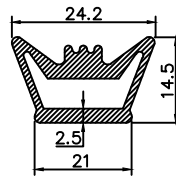

Tool No:-WP/EX/W18