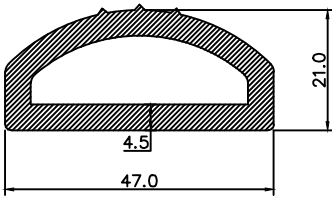

Tool No:-WP/EX/W08