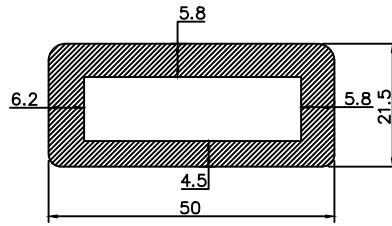

Tool No:-WP/EX/W06