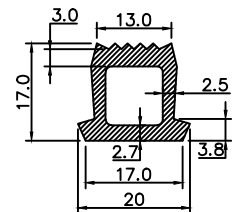

Tool No:-WP/EX/W32

Western Polyrub India Pvt. Ltd.
Mumbai-400104

Description:- PAGE NO.1

Material:-

Drawn:- K.V

Checked:- S.Y

Hardness:-

colour:-

Title:- INFLATABLE DIE LIST

Part No:- -----

Compound No:- -----

Tool No:- -----

Size:-

A4

Revision:- 01

Dimensions are in mm