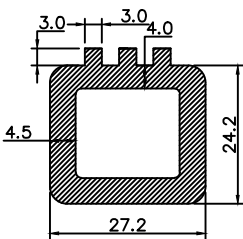

Tool No:-WP/EX/W17