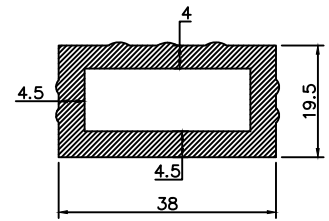

Tool No:-WP/EX/W13