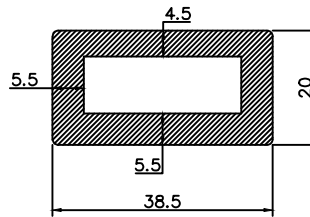

Tool No:-WP/EX/W12