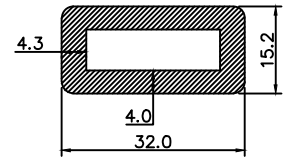

Tool No:-WP/EX/07