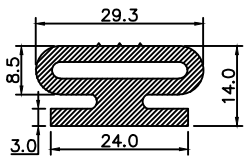

Tool No:-WP/EX/W72