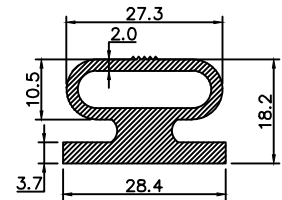

Tool No:-WP/EX/W89

Western Polyrub India Pvt. Ltd.
Mumbai-400104

Description:- PAGE NO.2

Material:-

Drawn:- K.V

Checked:- S.Y

Hardness:-

colour:-

Title:- INFLATABLE DIE LIST

Part No:-

Compound No:-

Tool No:-

Size:-

A4

Revision:- 01

Dimensions are in mm