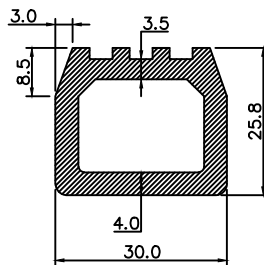

Tool No:-WP/EX/W74