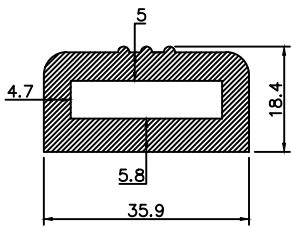

Tool No:-WP/EX/W56