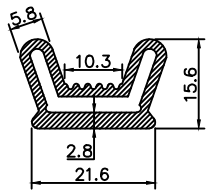

Tool No:-WP/EX/W50