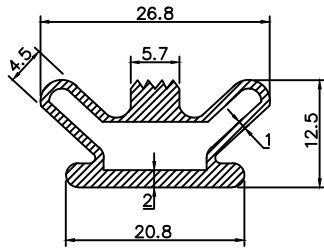

Tool No:-WP/EX/W66

Tool No:-WP/EX/W68