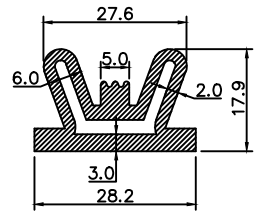

Tool No:-WP/EX/W51