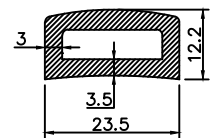

Tool No:-WP/EX/W68