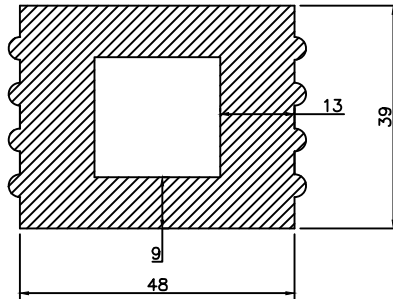

Tool No:-WP/EX/031