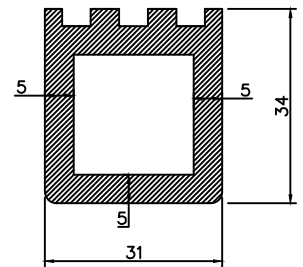

Tool No:-WP/EX/032