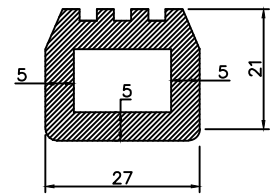

Tool No:-WP/EX/028