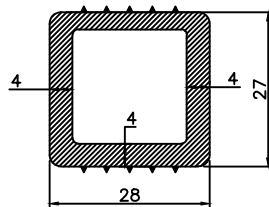

Tool No:-WP/EX/034