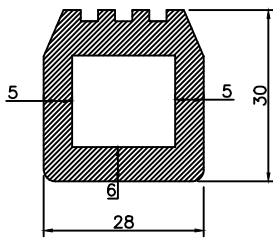

Tool No:-WP/EX/030