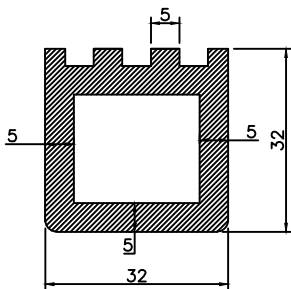

Tool No:-WP/EX/033