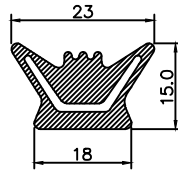

Tool No:-WP/EX/003

Tool No:-WP/EX/019

Tool No:-WP/EX/028

Tool No:-WP/EX/030

Tool No:-WP/EX/031

Tool No:-WP/EX/032

Tool No:-WP/EX/033

Tool No:-WP/EX/034

Tool No:-WP/EX/040

Western Polyrub India Pvt. Ltd.
Mumbai-400104

Description:- PAGE NO.3

Material:-

Drawn:- K.V

Checked:- S.Y

Hardness:-

colour:-

Title:- INFLATABLE DIE LIST

Part No:-

Compound No:-

Tool No:-

Size:-

A4

Revision:- 01

Dimensions are in mm