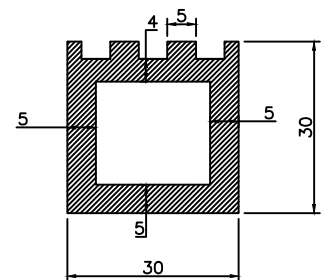

Tool No:-WP/EX/040

Western Polyrub India Pvt. Ltd.
Mumbai-400104

Description:- PAGE NO.3

Material:-

Drawn:- K.V

Checked:- S.Y

Hardness:-

colour:-

Title:- INFLATABLE DIE LIST

Part No:-

Compound No:-

Tool No:-

Size:-

A4

Revision:- 01

Dimensions are in mm