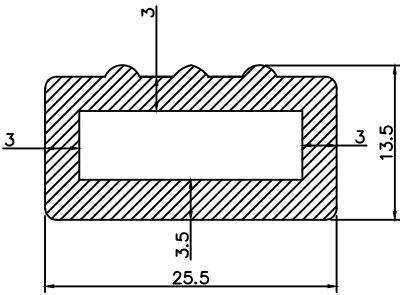

Tool No:-WP/EX/175