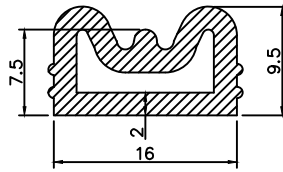

Tool No:-WP/EX/148

Tool No:-WP/EX/173

Tool No:-WP/EX/174

Tool No:-WP/EX/175

Tool No:-WP/EX/176

Tool No:-WP/EX/180

Tool No:-WP/EX/185

Tool No:-WP/EX/186

Tool No:-WP/EX/219

Western Polyrub India Pvt. Ltd.
Mumbai-400104

Description:- PAGE NO.5

Material:-

Drawn:- K.V

Checked:- S.Y

Hardness:-

colour:-

Title:- INFLATABLE DIE LIST

Part No:-

Compound No:-

Tool No:-

Size:-

A4

Revision:- 01

Dimensions are in mm