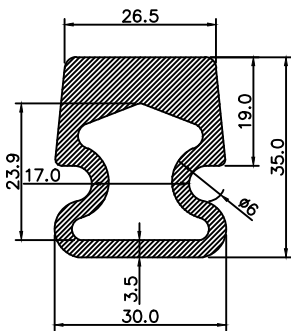

Tool No:-WP/EX/148

Tool No:-WP/EX/173

Tool No:-WP/EX/174

Tool No:-WP/EX/175

Tool No:-WP/EX/176

Tool No:-WP/EX/180

Tool No:-WP/EX/185

Tool No:-WP/EX/186

Tool No:-WP/EX/219

Western Polyrub India Pvt. Ltd.
Mumbai-400104

Description:- PAGE NO.5

Material:-

Drawn:- K.V

Checked:- S.Y

Hardness:-

colour:-

Title:- INFLATABLE DIE LIST

Part No:-

Compound No:-

Tool No:-

Size:-

A4

Revision:- 01

Dimensions are in mm