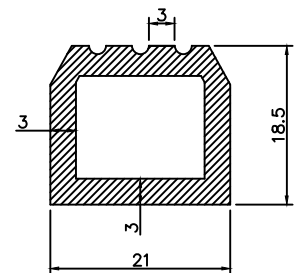

Tool No:-WP/EX/219

Western Polyrub India Pvt. Ltd.
Mumbai-400104

Description:- PAGE NO.5

Material:-

Drawn:- K.V

Checked:- S.Y

Hardness:-

colour:-

Title:- INFLATABLE DIE LIST

Part No:-

Compound No:-

Tool No:-

Size:-

A4

Revision:- 01

Dimensions are in mm