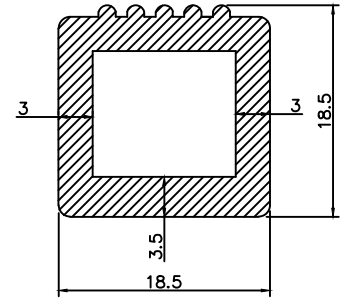

Tool No:-WP/EX/174