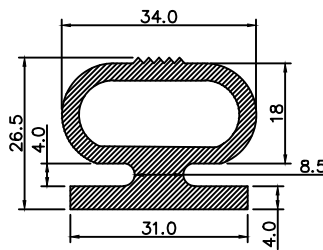

Tool No:-WP/EX/148

Tool No:-WP/EX/173

Tool No:-WP/EX/174

Tool No:-WP/EX/175

Tool No:-WP/EX/176

Tool No:-WP/EX/180

Tool No:-WP/EX/185

Tool No:-WP/EX/186

Tool No:-WP/EX/219

Western Polyrub India Pvt. Ltd.
Mumbai-400104

Description:- PAGE NO.5

Material:-

Drawn:- K.V

Checked:- S.Y

Hardness:-

colour:-

Title:- INFLATABLE DIE LIST

Part No:-

Compound No:-

Tool No:-

Size:-

A4

Revision:- 01

Dimensions are in mm