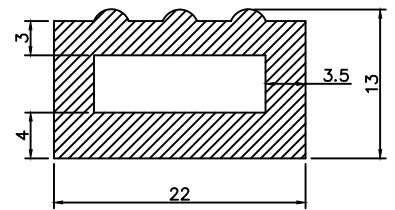

Tool No:-WP/EX/180