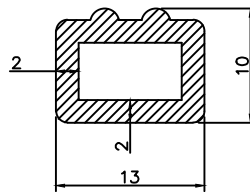

Tool No:-WP/EX/176