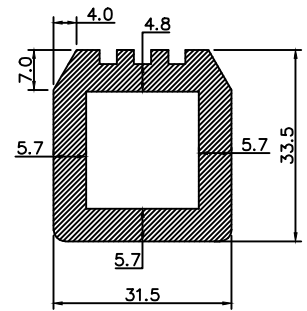

Tool No:-WP/EX/237