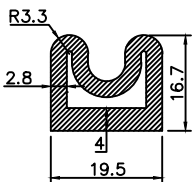

Tool No:-WP/EX/235

Tool No:-WP/EX/236

Tool No:-WP/EX/237

Tool No:-WP/EX/238

Tool No:-WP/EX/242

Tool No:-WP/EX/243

Tool No:-WP/EX/246

Tool No:-WP/EX/255

Tool No:-WP/EX/257

Western Polyrub India Pvt. Ltd.
Mumbai-400104

Description:- PAGE NO.6

Material:-

Drawn:- K.V

Checked:- S.Y

Hardness:-

colour:-

Title:- INFLATABLE DIE LIST

Part No:-

Compound No:-

Tool No:-

Size:-

A4

Revision:- 01

Dimensions are in mm