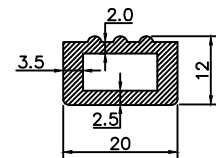

Tool No:-WP/EX/257

Western Polyrub India Pvt. Ltd.
Mumbai-400104

Description:- PAGE NO.6

Material:-

Drawn:- K.V

Checked:- S.Y

Hardness:-

colour:-

Title:- INFLATABLE DIE LIST

Part No:-

Compound No:-

Tool No:-

Size:-

A4

Revision:- 01

Dimensions are in mm