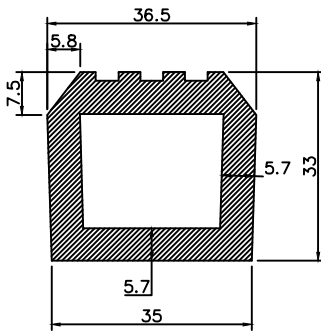

Tool No:-WP/EX/238