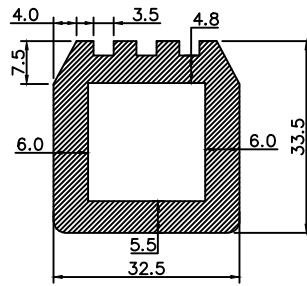

Tool No:-WP/EX/236