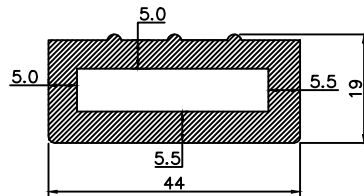

Tool No:-WP/EX/242