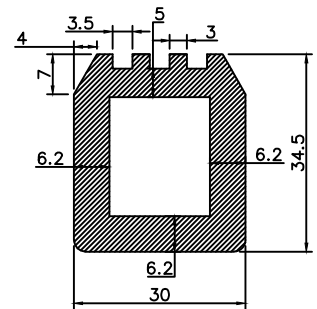

Tool No:-WP/EX/243

Tool No:-WP/EX/246