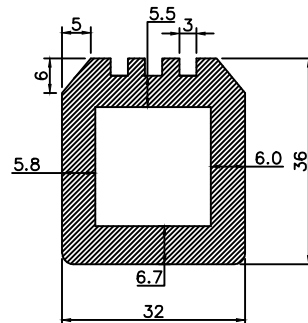

Tool No:-WP/EX/255

Tool No:-WP/EX/257

Western Polyrub India Pvt. Ltd.
Mumbai-400104

Description:- PAGE NO.6

Material:-

Drawn:- K.V

Checked:- S.Y

Hardness:-

colour:-

Title:- INFLATABLE DIE LIST

Part No:- .....

Compound No:- .....

Tool No:- .....

Size:-

A4

Revision:- 01

Dimensions are in mm