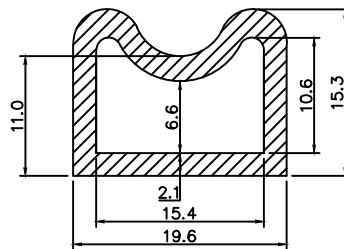

Tool No:-WP/EX/298

Tool No:-WP/EX/299

Tool No:-WP/EX/303

Tool No:-WP/EX/304

Tool No:-WP/EX/309

Tool No:-WP/EX/310

Tool No:-WP/EX/312

Tool No:-WP/EX/313

Tool No:-WP/EX/321

Western Polyrub India Pvt. Ltd.  
Mumbai-400104

Description:- PAGE NO.8

Material:-  
Drawn:- K.V Hardness:-  
Checked:- S.Y colour:-

Title:- INFLATABLE DIE LIST

Part No:- -----

Compound No:- -----

Tool No:- -----

Size:-

A4

Revision:- 01

Dimensions are in mm