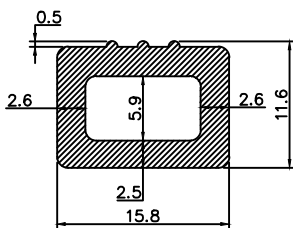

Tool No:-WP/EX/312