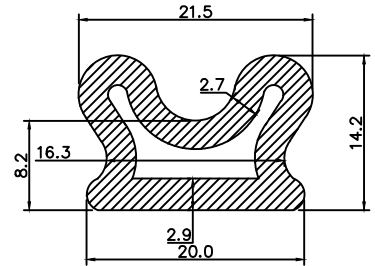

Tool No:-WP/EX/298

Tool No:-WP/EX/299

Tool No:-WP/EX/303

Tool No:-WP/EX/304

Tool No:-WP/EX/309

Tool No:-WP/EX/310

Tool No:-WP/EX/312

Tool No:-WP/EX/313

Tool No:-WP/EX/321

Western Polyrub India Pvt. Ltd.  
Mumbai-400104

Description:- PAGE NO.8

Material:-  
Drawn:- K.V Hardness:-  
Checked:- S.Y colour:-

Title:- INFLATABLE DIE LIST

Part No:- -----

Compound No:- -----

Tool No:- -----

Size:-

A4

Revision:- 01

Dimensions are in mm