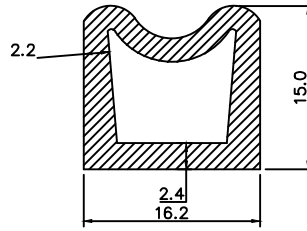

Tool No:-WP/EX/298

Tool No:-WP/EX/299

Tool No:-WP/EX/303

Tool No:-WP/EX/304

Tool No:-WP/EX/309

Tool No:-WP/EX/310

Tool No:-WP/EX/312

Tool No:-WP/EX/313

Tool No:-WP/EX/321

Western Polyrub India Pvt. Ltd.  
Mumbai-400104

Description:- PAGE NO.8

Material:-  
Drawn:- K.V Hardness:-  
Checked:- S.Y colour:-

Title:- INFLATABLE DIE LIST

Part No:- -----

Compound No:- -----

Tool No:- -----

Size:-

A4

Revision:- 01

Dimensions are in mm