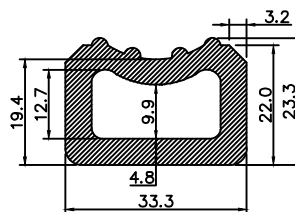

Tool No:-WP/EX/313