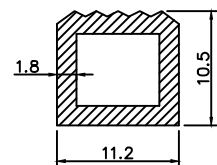

Tool No:-WP/EX/321

Western Polyrub India Pvt. Ltd.  
Mumbai-400104

Description:- PAGE NO.8

Material:-  
Drawn:- K.V Hardness:-  
Checked:- S.Y colour:-

Title:- INFLATABLE DIE LIST

Part No:- -----

Compound No:- -----

Tool No:- -----

Size:-

A4

Revision:- 01

Dimensions are in mm