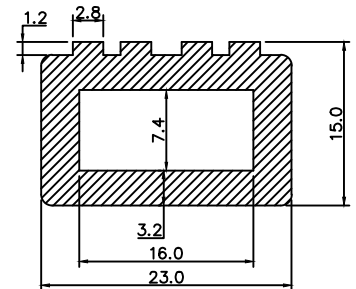

Tool No:-WP/EX/310