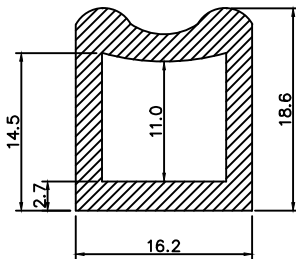

Tool No:-WP/EX/304